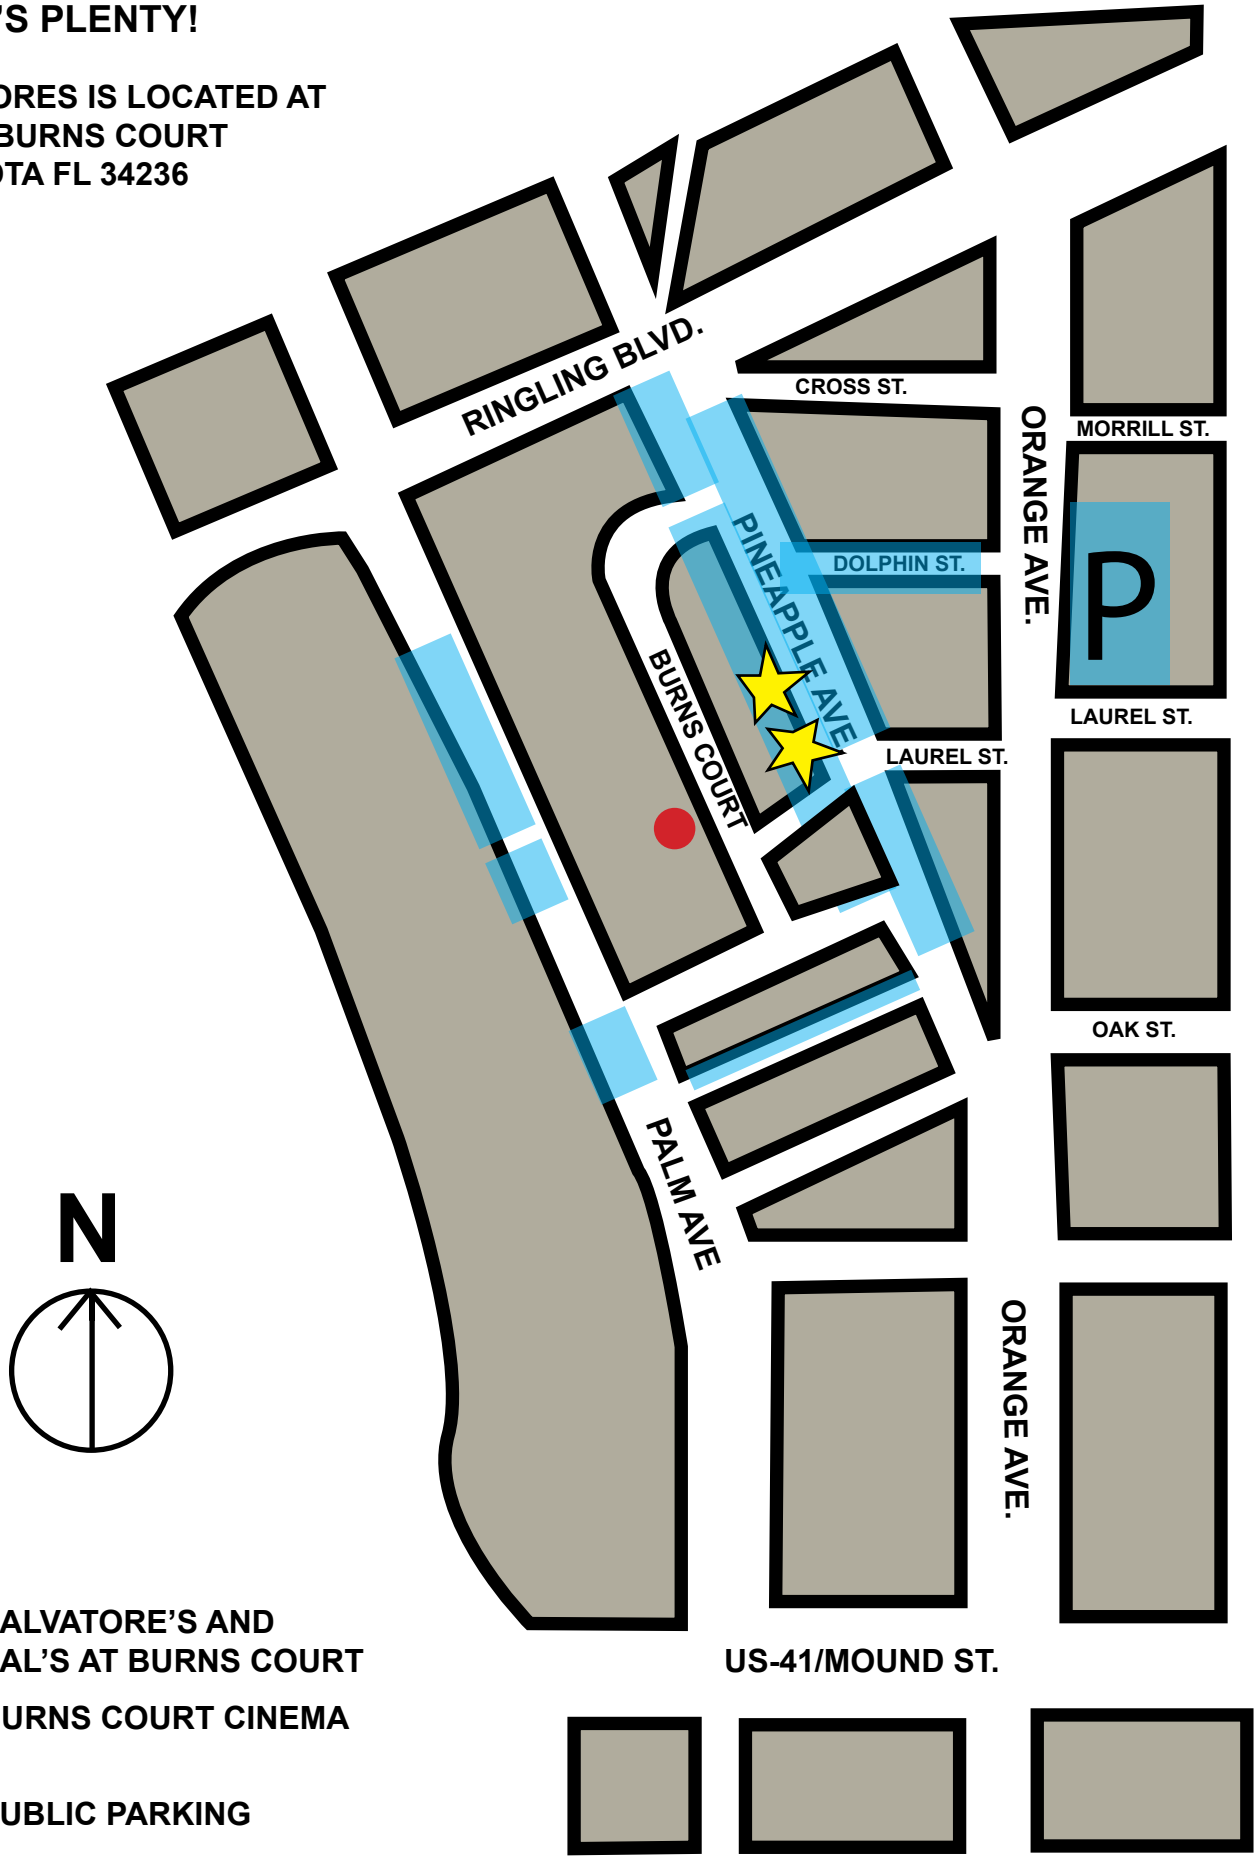

**DON'T WORRY ABOUT PARKING,
THERE'S PLENTY!**

**SALVATORE'S IS LOCATED AT
443/447 BURNS COURT
SARASOTA FL 34236**

-  SALVATORE'S AND SAL'S AT BURNS COURT
-  BURNS COURT CINEMA
-  PUBLIC PARKING